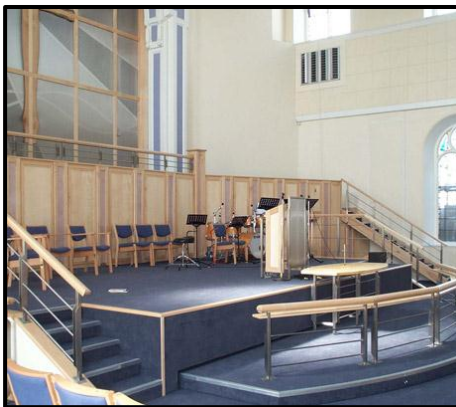

Project:
Sector:
Location:
Client:
Approx Value:

Refurbishment
Public
Plymouth
Plymouth Methodist Church
£450,000

The Methodist Central Hall in Plymouth underwent significant interior and exterior works including a completely redesigned entrance lobby.

The redesign is one of many over the church's 200 year history as a pillar of the local church community.

The project, which was largely funded by Trusts, charitable organisations and donations, took just over 6 months to complete.

Internally, the choir area is now raised and a kitchenette and office space has been incorporated into the undercroft and a new organ screen and large projection screen have also been added, supported by arched steel beams.

Externally, the entrance consists of a new stunning aluminium framed glazing system complete with a copper parapet roof and finished with a bespoke 3 metre crucifix.