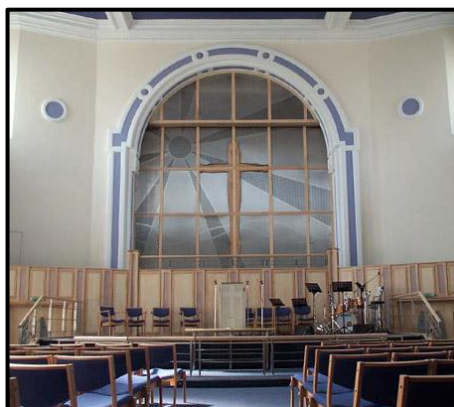

Project:
Sector:
Location:
Client:
Approx Value:

Refurbishment
Public
Plymouth
Plymouth Methodist Church
£450,000

The Methodist Central Hall in Plymouth underwent significant interior and exterior works including a completely redesigned entrance lobby.

The redesign is one of many over the church's 200 year history as a pillar of the local church community.

The project, which was largely funded by Trusts, charitable organisations and donations, took just over 6 months to complete.

Internally, the choir area is now raised and a kitchenette and office space has been incorporated into the undercroft and a new organ screen and large projection screen have also been added, supported by arched steel beams.

Externally, the entrance consists of a new stunning aluminium framed glazing system complete with a copper parapet roof and finished with a bespoke 3 metre crucifix.